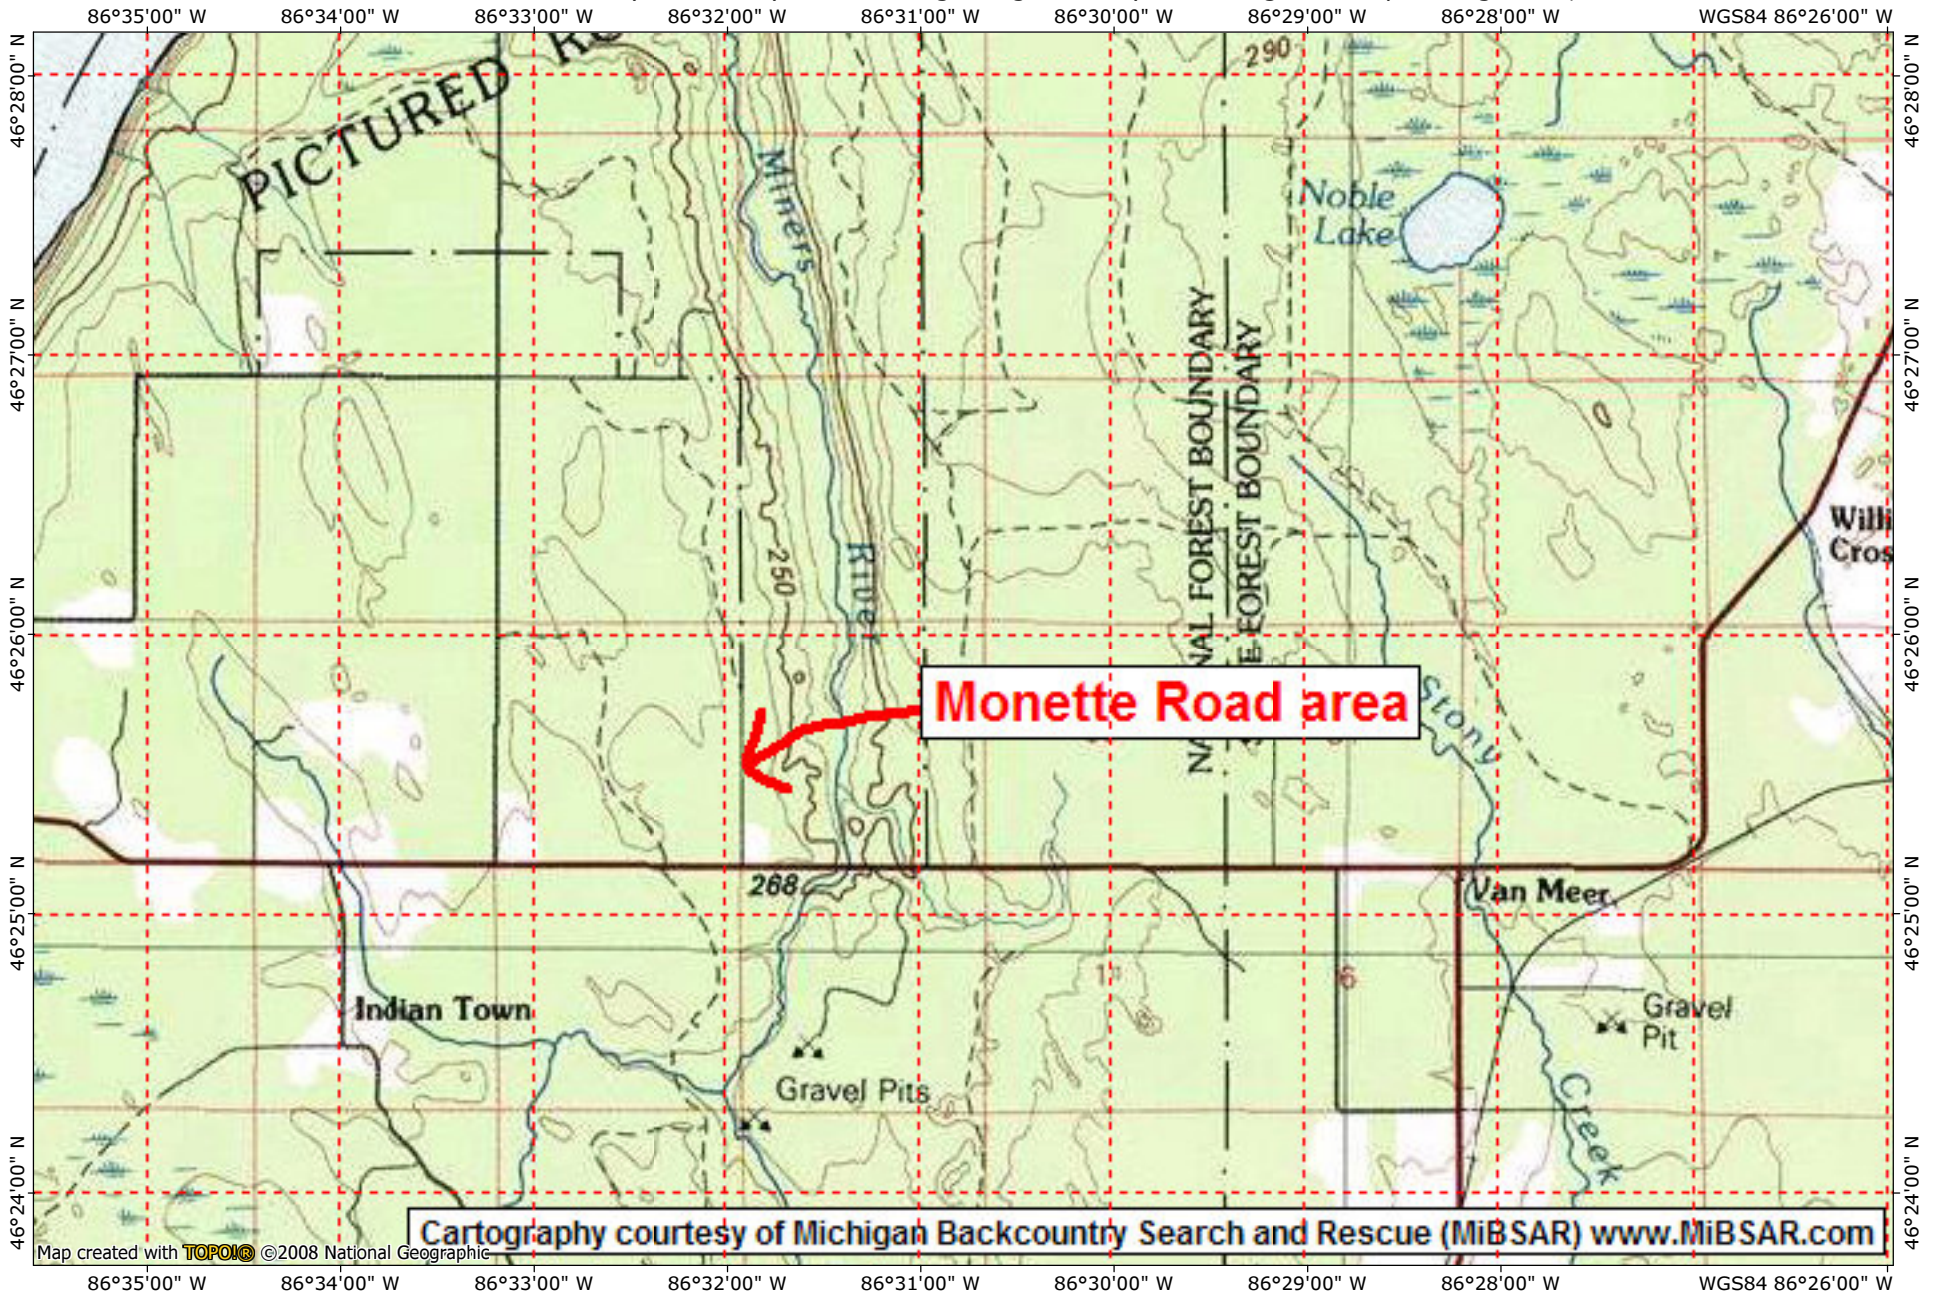

Monette Road area where Raymond Perry went missing in Alger County's Munising Township on August 23, 2006

MN TN
5 1/2°
09/01/10