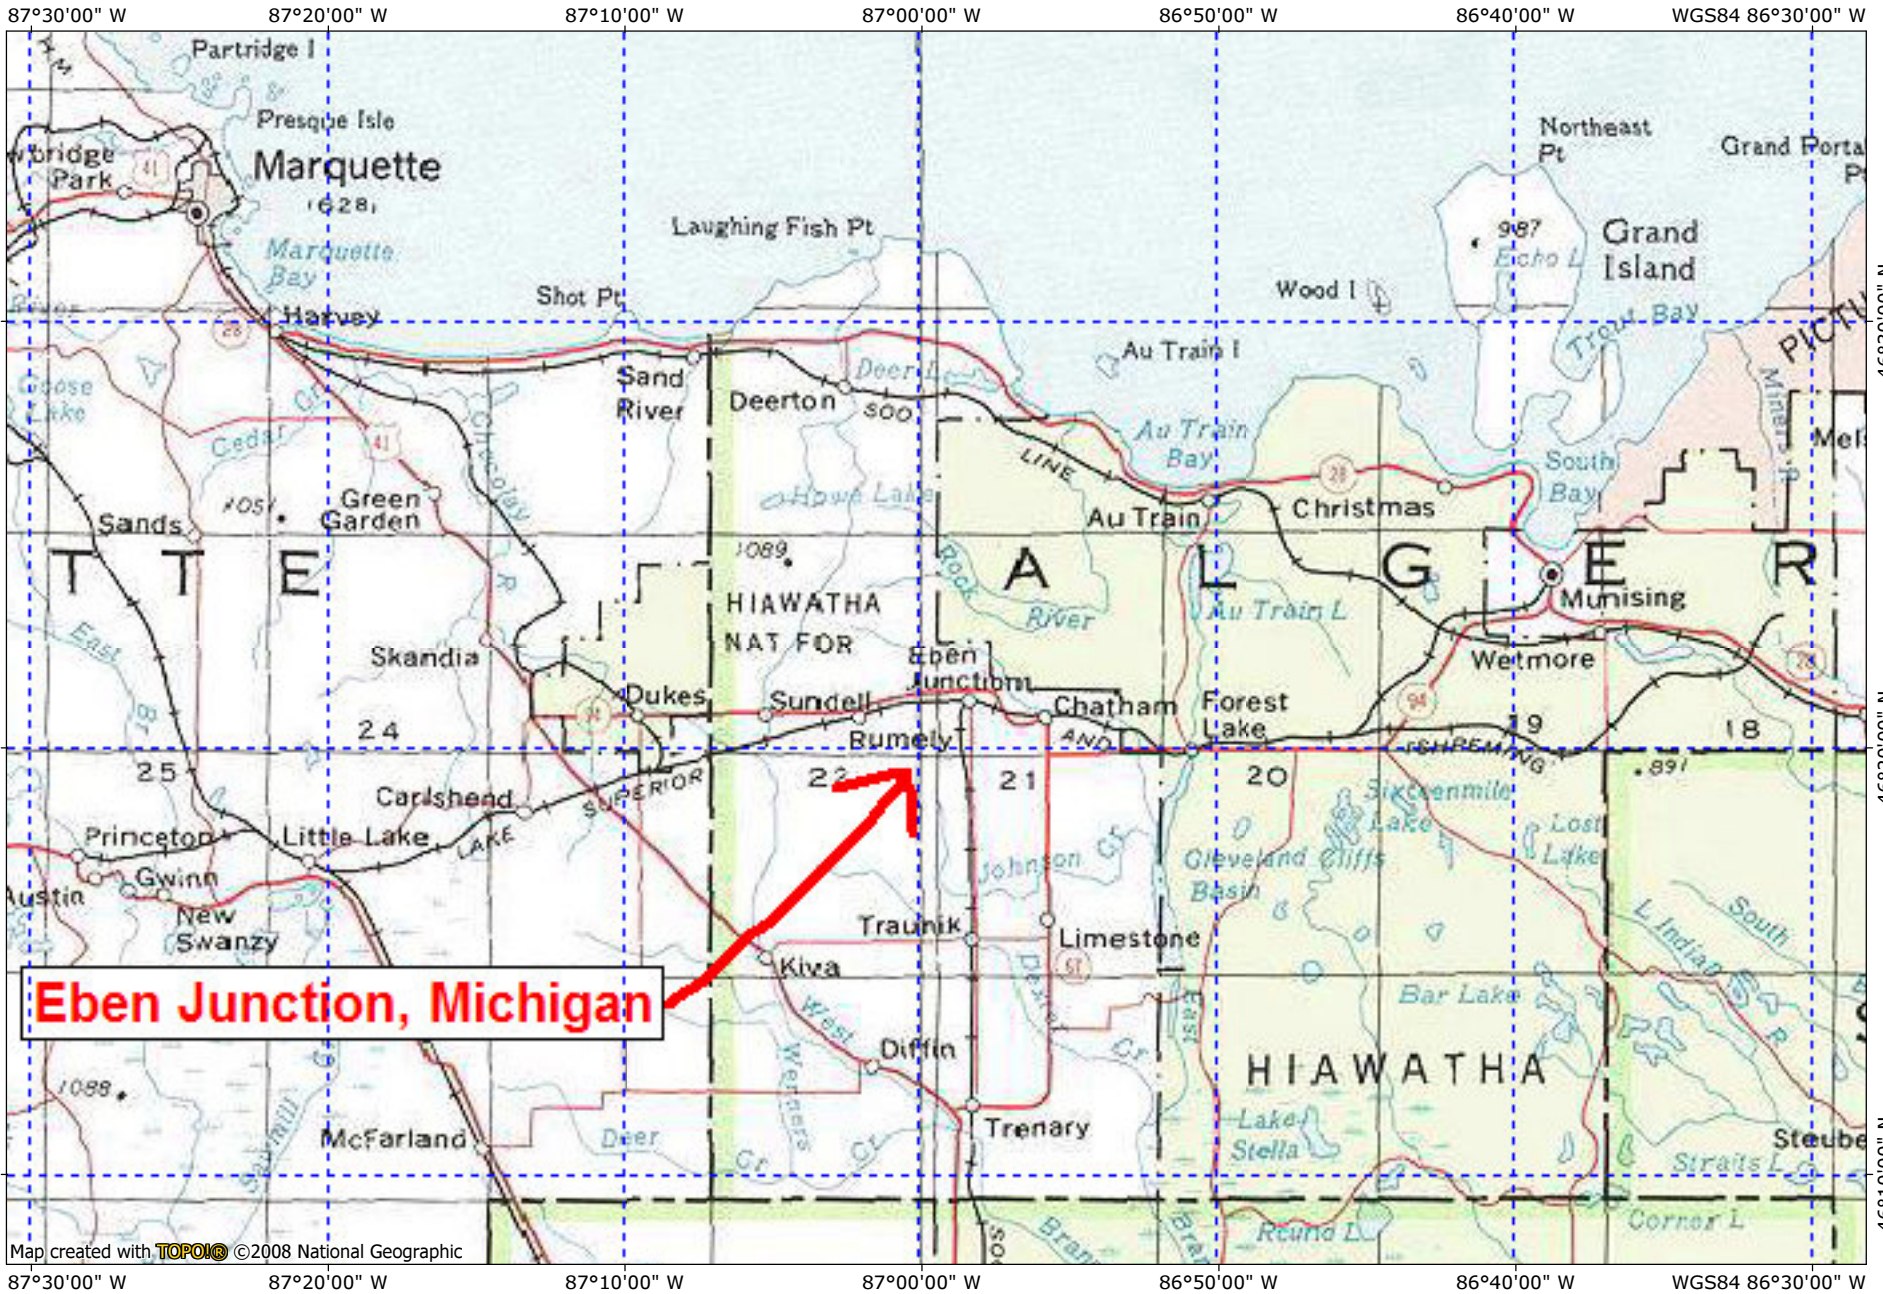

Eben Junction, Michigan

Eben Junction, Michigan

Map created with **TOPOIC** ©2008 National Geographic

87°30'00" W 87°20'00" W 87°10'00" W 87°00'00" W 86°50'00" W 86°40'00" W WGS84 86°30'00" W

5°
07/04/10