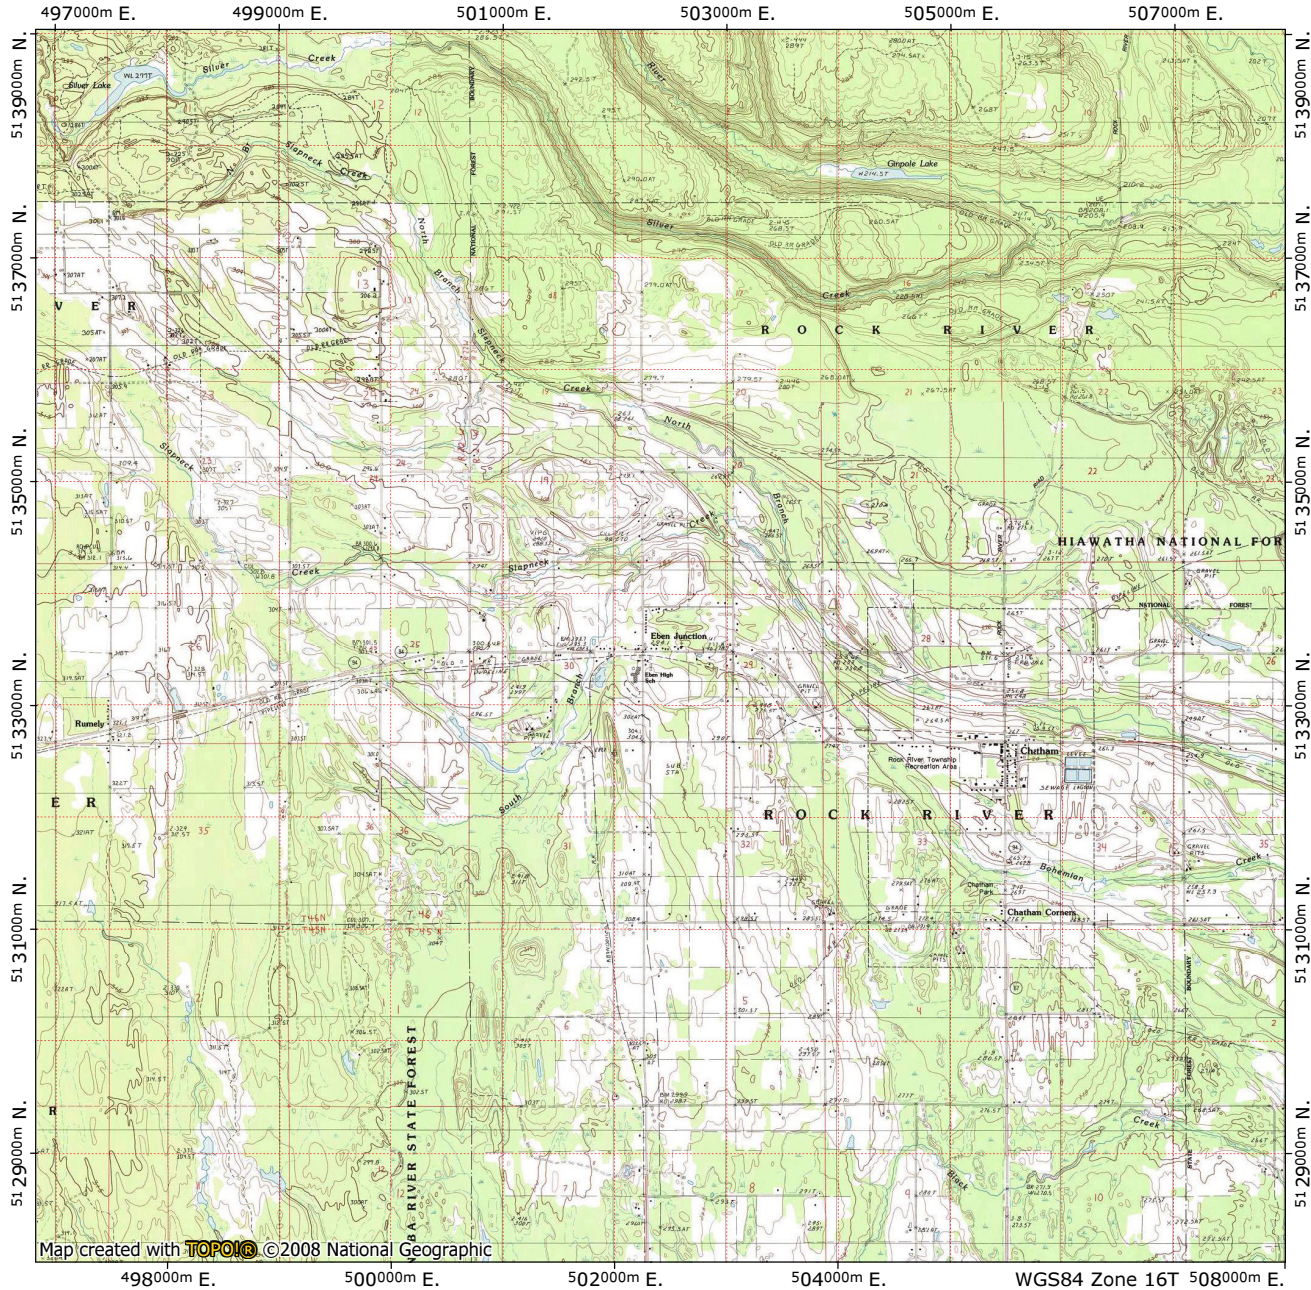

Eben Junction, Michigan-area USGS Quadrangle (Cartography courtesy of Michigan Backcountry Search & Rescue www.MiBSAR.com)

Map created with **TOPOIG** ©2008 National Geographic

MN TN  
5°  
07/05/10