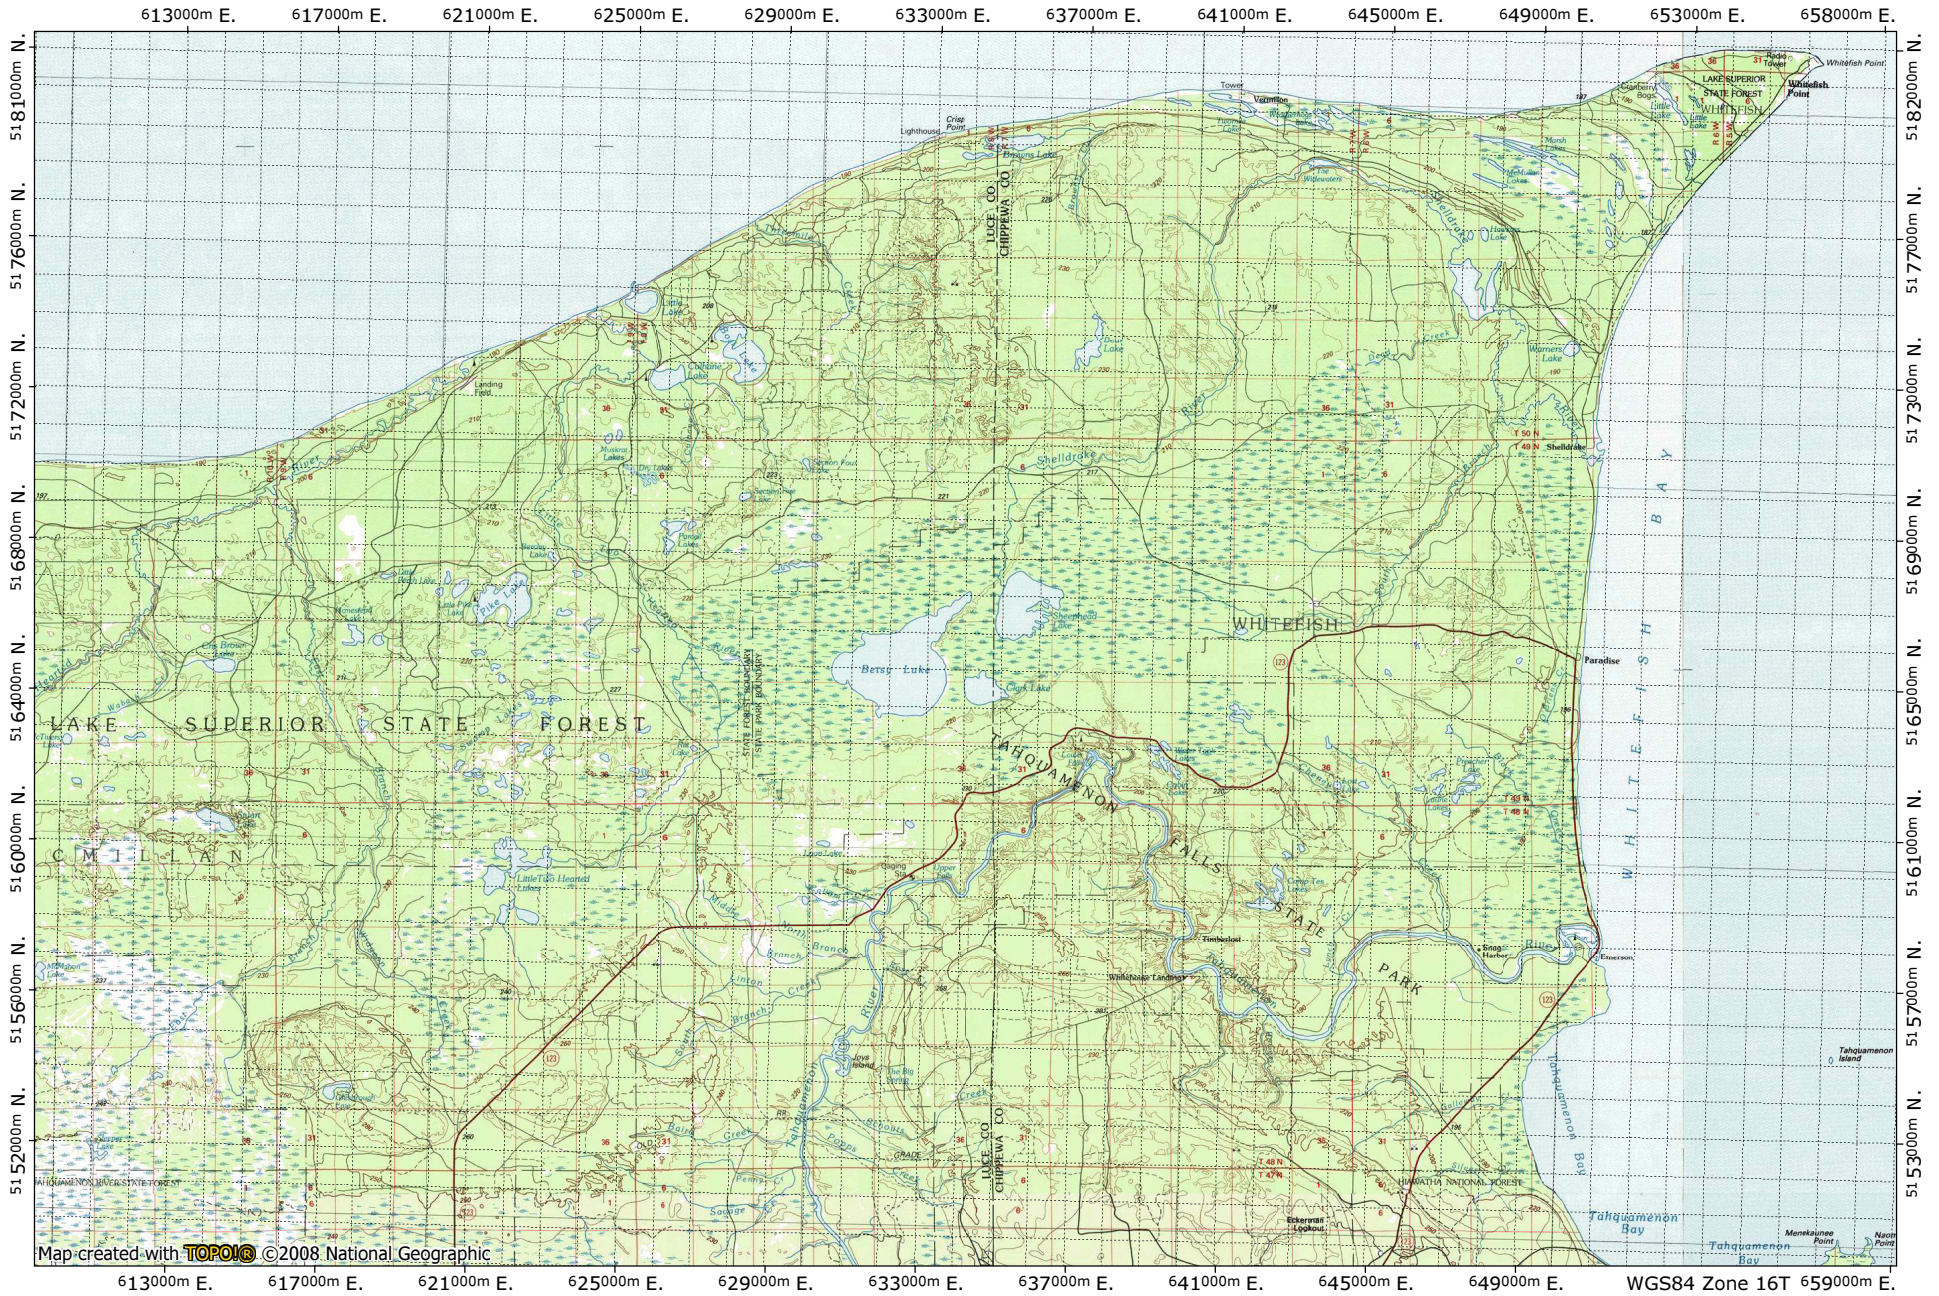

Chris Hallax Investigation: Primary Search Area

MN ↑ TN
61/2°
07/23/09